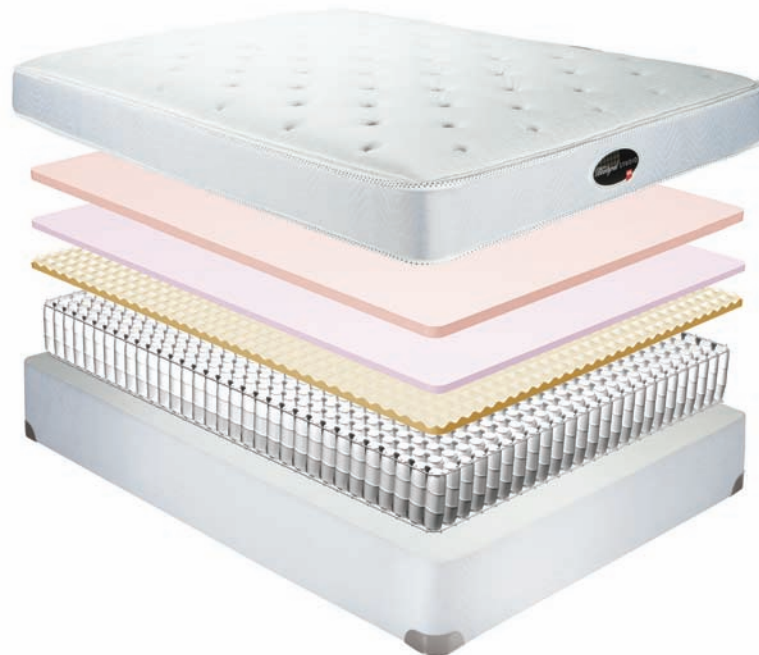

..... 5/16" Plush PurFoam

..... 5/16" Plush PurFoam

Upholstery..... 1/2" Bloc Foam

Foundation..... Triton® Foundation

Beautyrest STUDIO

Performance never felt so good.

Conforms to your shape

Provides peaceful sleep

Lasts and lasts and lasts...

Downtown™ Plush

Coil Unit..... 713 Pocketed Coil® Springs

Quilt..... FR Fiber

..... 3/4" Firm PurFoam

..... 5/16" Plush PurFoam

Upholstery..... 1" Convoluted PurFoam

Foundation..... Triton® Foundation

Beautyrest STUDIO

Performance
never felt
so good.

Conforms
to your shape

Provides
peaceful sleep

Lasts and lasts
and lasts...

Coconut Grove™ Luxury Firm

Coil Unit..... 713 Pocketed Coil® Springs

Quilt..... FR Fiber

..... 3/4" Firm PurFoam

..... 5/16" Plush PurFoam

Upholstery..... 1 1/2" 28 ILD PurFoam

Foundation..... Triton® Foundation

Beautyrest STUDIO

Performance never felt so good.

Conforms to your shape

Provides peaceful sleep